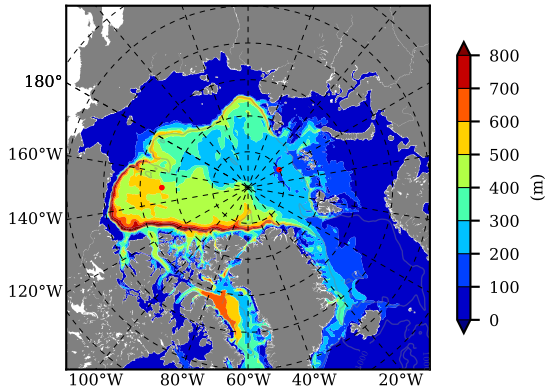

BVHGE25 AW Max Temp over
1976

AW Max Temp from
PHC 3.0

BVHGE25 AW Max Temp depth

AW Max Temp depth from
PHC 3.0