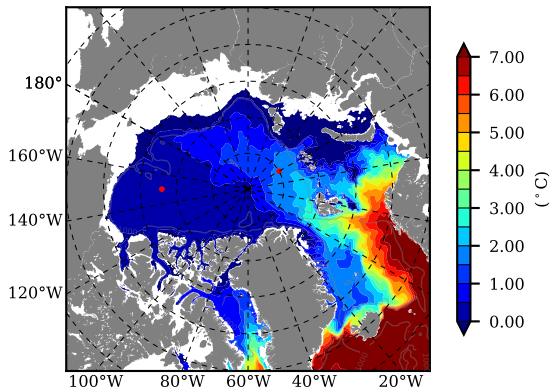

BVHGE25 AW Max Temp over
1976

AW Max Temp from
PHC 3.0

BVHGE25 AW Max Temp depth

AW Max Temp depth from
PHC 3.0