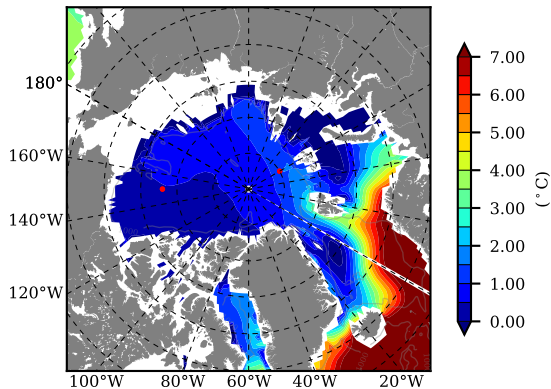

BVHGE25 AW Max Temp over
1976

AW Max Temp from
PHC 3.0

BVHGE25 AW Max Temp depth

AW Max Temp depth from
PHC 3.0