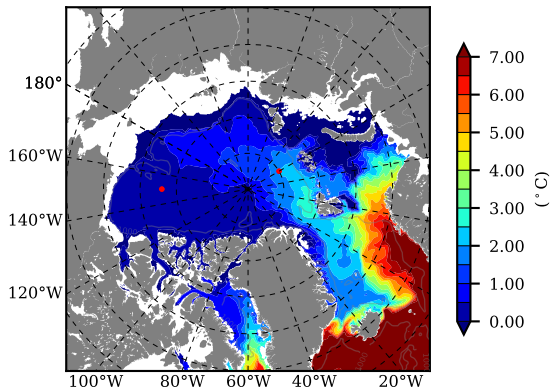

BVHGE25 AW Max Temp over
1977

AW Max Temp from
PHC 3.0

BVHGE25 AW Max Temp depth

AW Max Temp depth from
PHC 3.0