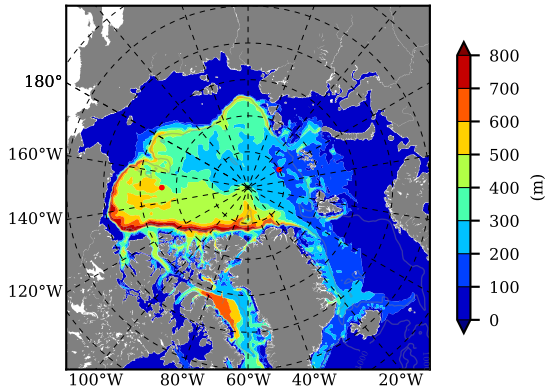

BVHGE25 AW Max Temp over
1977

AW Max Temp from
PHC 3.0

BVHGE25 AW Max Temp depth

AW Max Temp depth from
PHC 3.0