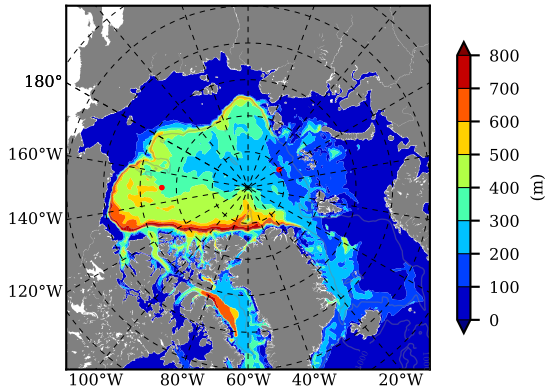

BVHGE25 AW Max Temp over
1978

AW Max Temp from
PHC 3.0

BVHGE25 AW Max Temp depth

AW Max Temp depth from
PHC 3.0