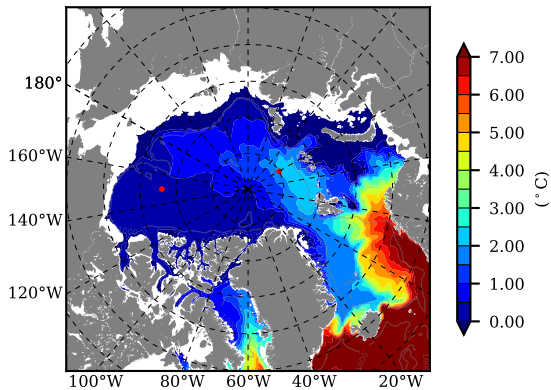

BVHGE25 AW Max Temp over
1978

AW Max Temp from
PHC 3.0

BVHGE25 AW Max Temp depth

AW Max Temp depth from
PHC 3.0