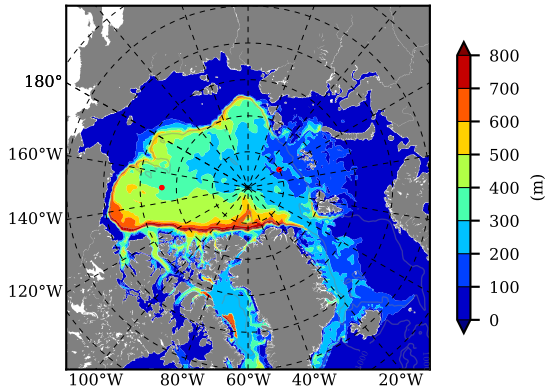

BVHGE25 AW Max Temp over
1979

AW Max Temp from
PHC 3.0

BVHGE25 AW Max Temp depth

AW Max Temp depth from
PHC 3.0