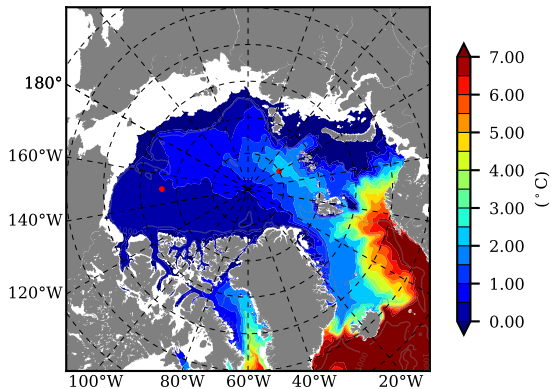

BVHGE25 AW Max Temp over
1979

AW Max Temp from
PHC 3.0

BVHGE25 AW Max Temp depth

AW Max Temp depth from
PHC 3.0