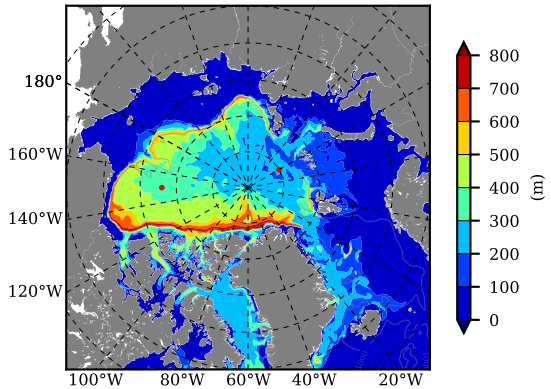

BVHGE25 AW Max Temp over
1980

AW Max Temp from
PHC 3.0

BVHGE25 AW Max Temp depth

AW Max Temp depth from
PHC 3.0