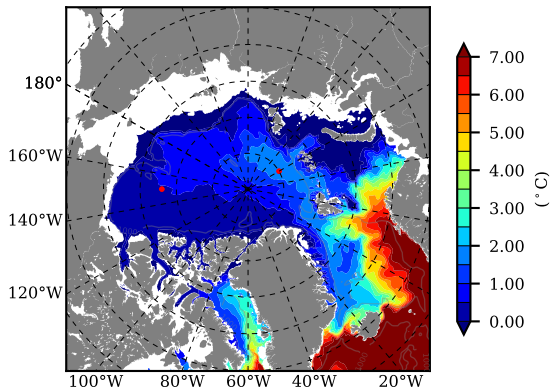

BVHGE25 AW Max Temp over
1980

AW Max Temp from
PHC 3.0

BVHGE25 AW Max Temp depth

AW Max Temp depth from
PHC 3.0