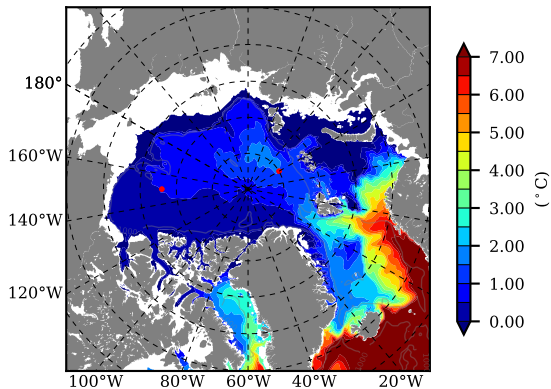

BVHGE25 AW Max Temp over 1981

AW Max Temp from PHC 3.0

BVHGE25 AW Max Temp depth

AW Max Temp depth from PHC 3.0