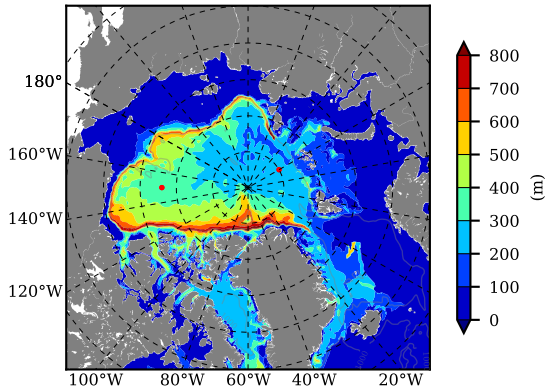

BVHGE25 AW Max Temp over 1981

AW Max Temp from PHC 3.0

BVHGE25 AW Max Temp depth

AW Max Temp depth from PHC 3.0