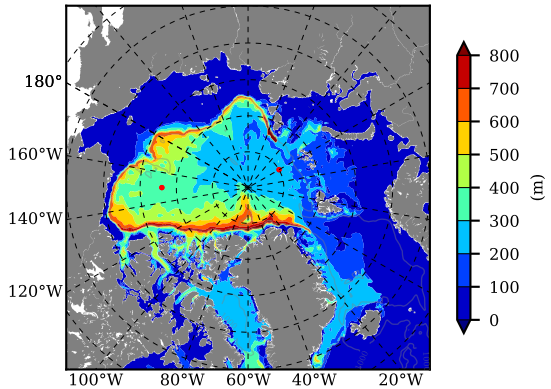

BVHGE25 AW Max Temp over  
1982

AW Max Temp from  
PHC 3.0

BVHGE25 AW Max Temp depth

AW Max Temp depth from  
PHC 3.0