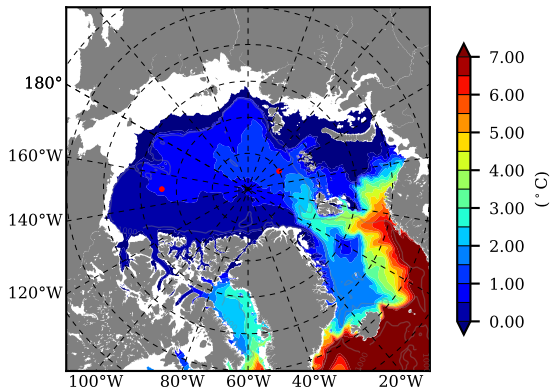

BVHGE25 AW Max Temp over  
1982

AW Max Temp from  
PHC 3.0

BVHGE25 AW Max Temp depth

AW Max Temp depth from  
PHC 3.0