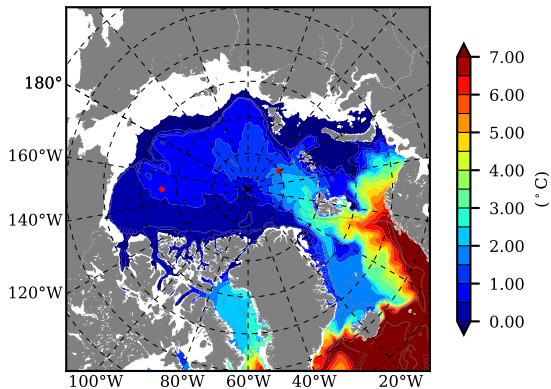

BVHGE25 AW Max Temp over
1983

AW Max Temp from
PHC 3.0

BVHGE25 AW Max Temp depth

AW Max Temp depth from
PHC 3.0