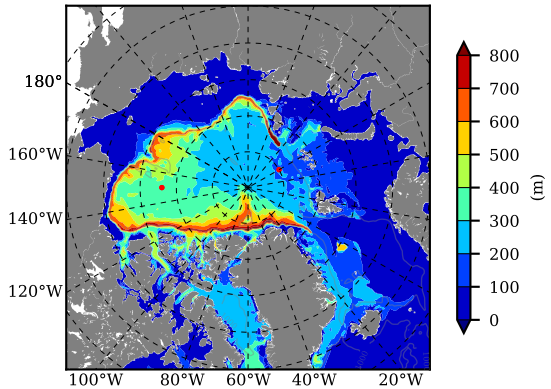

BVHGE25 AW Max Temp over
1983

AW Max Temp from
PHC 3.0

BVHGE25 AW Max Temp depth

AW Max Temp depth from
PHC 3.0