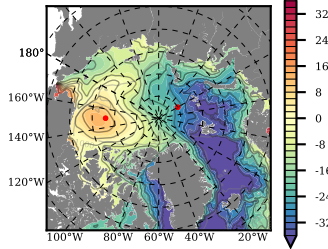

BVHGE25 mean FWC (m) over 1959

Mean FWC (m) from BG Obs Sys. (Proshutinsky et al. GRL2018) over year 2003-2017

Mean FWC (m) from Init State

BVHGE25 mean SSH anomaly

Mean DOT from Armitage et al. 2017 2003-2014