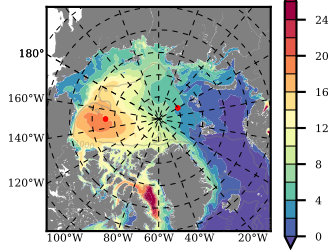

BVHGE25 mean FWC (m) over 1959

Mean FWC (m) from BG Obs Sys. (Proshutinsky et al. GRL2018) over year 2003-2017

Mean FWC (m) from Init State

BVHGE25 mean SSH anomaly

Mean DOT from Armitage et al. 2017 2003-2014