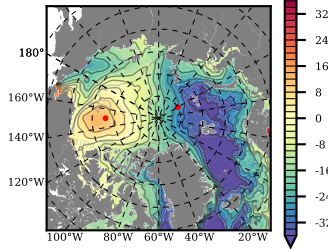

BVHGE25 mean FWC (m) over 1960

Mean FWC (m) from BG Obs Sys. (Proshutinsky et al. GRL2018) over year 2003-2017

Mean FWC (m) from Init State

BVHGE25 mean SSH anomaly

Mean DOT from Armitage et al. 2017 2003-2014