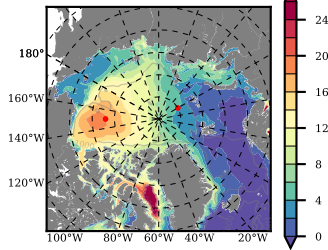

BVHGE25 mean FWC (m) over 1960

Mean FWC (m) from BG Obs Sys. (Proshutinsky et al. GRL2018) over year 2003-2017

Mean FWC (m) from Init State

BVHGE25 mean SSH anomaly

Mean DOT from Armitage et al. 2017 2003-2014