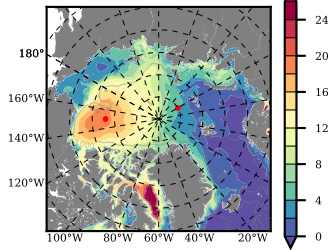

BVHGE25 mean FWC (m) over 1961

Mean FWC (m) from BG Obs Sys. (Proshutinsky et al. GRL2018) over year 2003-2017

Mean FWC (m) from Init State

BVHGE25 mean SSH anomaly

Mean DOT from Armitage et al. 2017 2003-2014