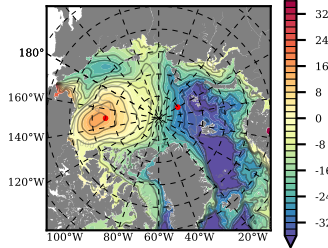

BVHGE25 mean FWC (m) over 1961

Mean FWC (m) from BG Obs Sys. (Proshutinsky et al. GRL2018) over year 2003-2017

Mean FWC (m) from Init State

BVHGE25 mean SSH anomaly

Mean DOT from Armitage et al. 2017 2003-2014