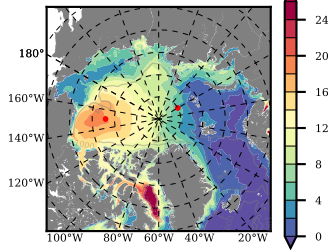

BVHGE25 mean FWC (m) over 1962

Mean FWC (m) from BG Obs Sys. (Proshutinsky et al. GRL2018) over year 2003-2017

Mean FWC (m) from Init State

BVHGE25 mean SSH anomaly

Mean DOT from Armitage et al. 2017 2003-2014