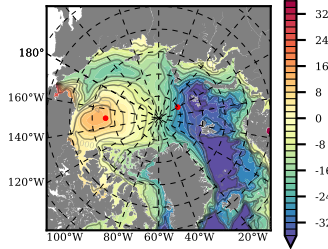

BVHGE25 mean FWC (m) over 1962

Mean FWC (m) from BG Obs Sys. (Proshutinsky et al. GRL2018) over year 2003-2017

Mean FWC (m) from Init State

BVHGE25 mean SSH anomaly

Mean DOT from Armitage et al. 2017 2003-2014