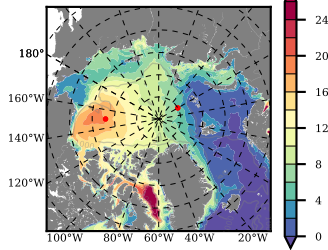

BVHGE25 mean FWC (m) over 1963

Mean FWC (m) from BG Obs Sys. (Proshutinsky et al. GRL2018) over year 2003-2017

Mean FWC (m) from Init State

BVHGE25 mean SSH anomaly

Mean DOT from Armitage et al. 2017 2003-2014