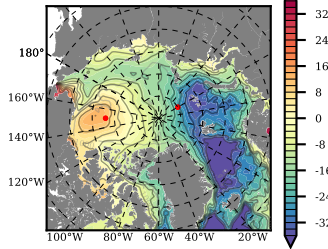

BVHGE25 mean FWC (m) over 1963

Mean FWC (m) from BG Obs Sys. (Proshutinsky et al. GRL2018) over year 2003-2017

Mean FWC (m) from Init State

BVHGE25 mean SSH anomaly

Mean DOT from Armitage et al. 2017 2003-2014