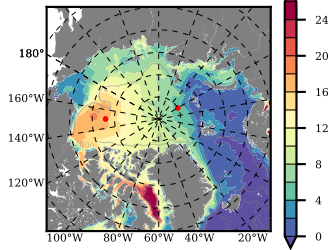

BVHGE25 mean FWC (m) over 1964

Mean FWC (m) from BG Obs Sys. (Proshutinsky et al. GRL2018) over year 2003-2017

Mean FWC (m) from Init State

BVHGE25 mean SSH anomaly

Mean DOT from Armitage et al. 2017 2003-2014