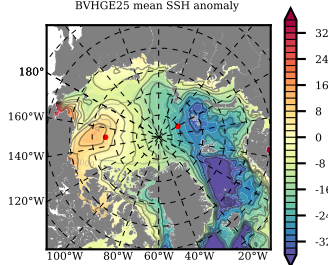

BVHGE25 mean FWC (m) over 1964

Mean FWC (m) from BG Obs Sys. (Proshutinsky et al. GRL2018) over year 2003-2017

Mean FWC (m) from Init State

BVHGE25 mean SSH anomaly

Mean DOT from Armitage et al. 2017 2003-2014