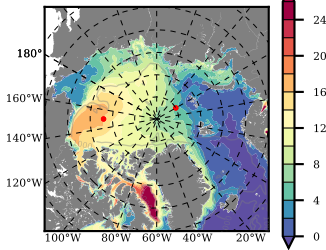

BVHGE25 mean FWC (m) over 1965

Mean FWC (m) from BG Obs Sys. (Proshutinsky et al. GRL2018) over year 2003-2017

Mean FWC (m) from Init State

BVHGE25 mean SSH anomaly

Mean DOT from Armitage et al. 2017 2003-2014