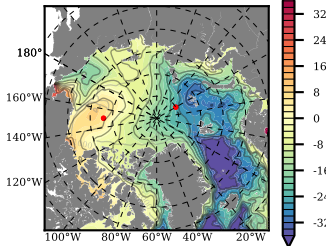

BVHGE25 mean FWC (m) over 1965

Mean FWC (m) from BG Obs Sys. (Proshutinsky et al. GRL2018) over year 2003-2017

Mean FWC (m) from Init State

BVHGE25 mean SSH anomaly

Mean DOT from Armitage et al. 2017 2003-2014