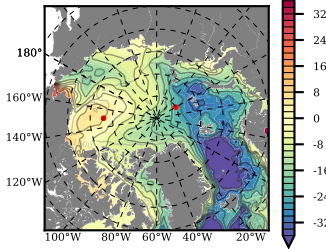

BVHGE25 mean FWC (m) over 1966

Mean FWC (m) from BG Obs Sys. (Proshutinsky et al. GRL2018) over year 2003-2017

Mean FWC (m) from Init State

BVHGE25 mean SSH anomaly

Mean DOT from Armitage et al. 2017 2003-2014