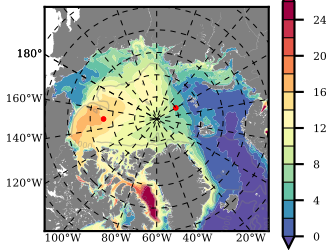

BVHGE25 mean FWC (m) over 1966

Mean FWC (m) from BG Obs Sys. (Proshutinsky et al. GRL2018) over year 2003-2017

Mean FWC (m) from Init State

BVHGE25 mean SSH anomaly

Mean DOT from Armitage et al. 2017 2003-2014