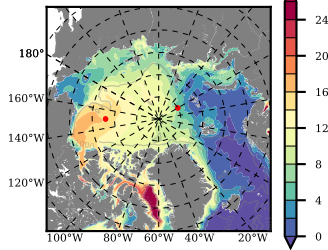

BVHGE25 mean FWC (m) over 1967

Mean FWC (m) from BG Obs Sys. (Proshutinsky et al. GRL2018) over year 2003-2017

Mean FWC (m) from Init State

BVHGE25 mean SSH anomaly

Mean DOT from Armitage et al. 2017 2003-2014