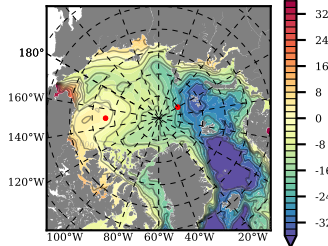

BVHGE25 mean FWC (m) over 1967

Mean FWC (m) from BG Obs Sys. (Proshutinsky et al. GRL2018) over year 2003-2017

Mean FWC (m) from Init State

BVHGE25 mean SSH anomaly

Mean DOT from Armitage et al. 2017 2003-2014