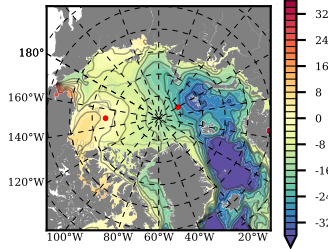

BVHGE25 mean FWC (m) over 1968

Mean FWC (m) from BG Obs Sys. (Proshutinsky et al. GRL2018) over year 2003-2017

Mean FWC (m) from Init State

BVHGE25 mean SSH anomaly

Mean DOT from Armitage et al. 2017 2003-2014