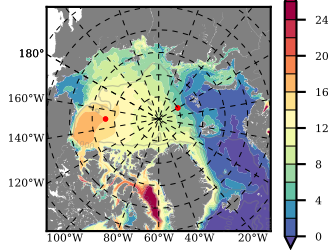

BVHGE25 mean FWC (m) over 1968

Mean FWC (m) from BG Obs Sys. (Proshutinsky et al. GRL2018) over year 2003-2017

Mean FWC (m) from Init State

BVHGE25 mean SSH anomaly

Mean DOT from Armitage et al. 2017 2003-2014