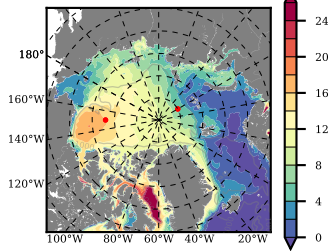

BVHGE25 mean FWC (m) over 1969

Mean FWC (m) from BG Obs Sys. (Proshutinsky et al. GRL2018) over year 2003-2017

Mean FWC (m) from Init State

BVHGE25 mean SSH anomaly

Mean DOT from Armitage et al. 2017 2003-2014