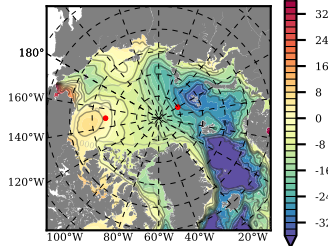

BVHGE25 mean FWC (m) over 1969

Mean FWC (m) from BG Obs Sys. (Proshutinsky et al. GRL2018) over year 2003-2017

Mean FWC (m) from Init State

BVHGE25 mean SSH anomaly

Mean DOT from Armitage et al. 2017 2003-2014