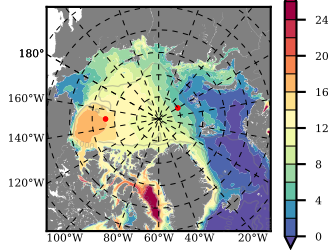

BVHGE25 mean FWC (m) over 1970

Mean FWC (m) from BG Obs Sys. (Proshutinsky et al. GRL2018) over year 2003-2017

Mean FWC (m) from Init State

BVHGE25 mean SSH anomaly

Mean DOT from Armitage et al. 2017 2003-2014