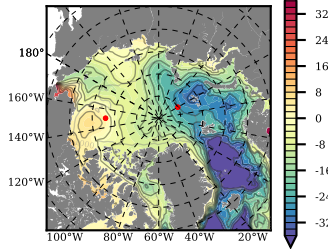

BVHGE25 mean FWC (m) over 1970

Mean FWC (m) from BG Obs Sys. (Proshutinsky et al. GRL2018) over year 2003-2017

Mean FWC (m) from Init State

BVHGE25 mean SSH anomaly

Mean DOT from Armitage et al. 2017 2003-2014