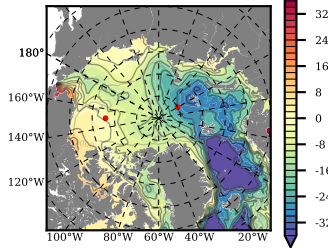

BVHGE25 mean FWC (m) over 1971

Mean FWC (m) from BG Obs Sys. (Proshutinsky et al. GRL2018) over year 2003-2017

Mean FWC (m) from Init State

BVHGE25 mean SSH anomaly

Mean DOT from Armitage et al. 2017 2003-2014