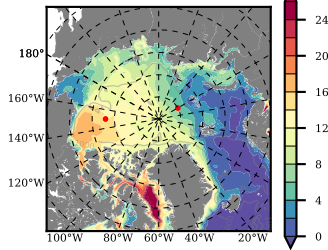

BVHGE25 mean FWC (m) over 1971

Mean FWC (m) from BG Obs Sys. (Proshutinsky et al. GRL2018) over year 2003-2017

Mean FWC (m) from Init State

BVHGE25 mean SSH anomaly

Mean DOT from Armitage et al. 2017 2003-2014