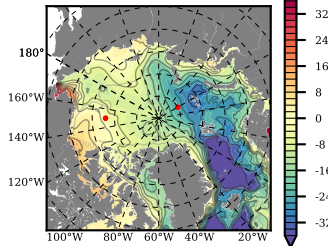

BVHGE25 mean FWC (m) over 1972

Mean FWC (m) from BG Obs Sys. (Proshutinsky et al. GRL2018) over year 2003-2017

Mean FWC (m) from Init State

BVHGE25 mean SSH anomaly

Mean DOT from Armitage et al. 2017 2003-2014