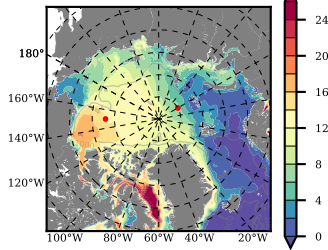

BVHGE25 mean FWC (m) over 1972

Mean FWC (m) from BG Obs Sys. (Proshutinsky et al. GRL2018) over year 2003-2017

Mean FWC (m) from Init State

BVHGE25 mean SSH anomaly

Mean DOT from Armitage et al. 2017 2003-2014