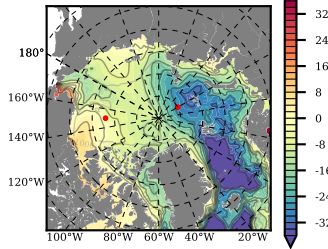

BVHGE25 mean FWC (m) over 1973

Mean FWC (m) from BG Obs Sys. (Proshutinsky et al. GRL2018) over year 2003-2017

Mean FWC (m) from Init State

BVHGE25 mean SSH anomaly

Mean DOT from Armitage et al. 2017 2003-2014