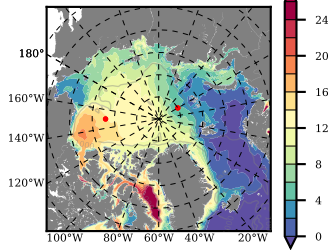

BVHGE25 mean FWC (m) over 1973

Mean FWC (m) from BG Obs Sys. (Proshutinsky et al. GRL2018) over year 2003-2017

Mean FWC (m) from Init State

BVHGE25 mean SSH anomaly

Mean DOT from Armitage et al. 2017 2003-2014