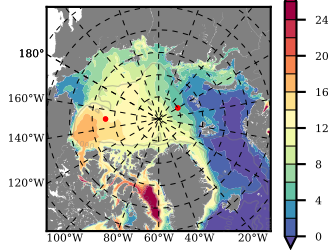

BVHGE25 mean FWC (m) over 1974

Mean FWC (m) from BG Obs Sys. (Proshutinsky et al. GRL2018) over year 2003-2017

Mean FWC (m) from Init State

BVHGE25 mean SSH anomaly

Mean DOT from Armitage et al. 2017 2003-2014