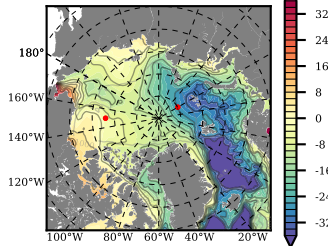

BVHGE25 mean FWC (m) over 1974

Mean FWC (m) from BG Obs Sys. (Proshutinsky et al. GRL2018) over year 2003-2017

Mean FWC (m) from Init State

BVHGE25 mean SSH anomaly

Mean DOT from Armitage et al. 2017 2003-2014