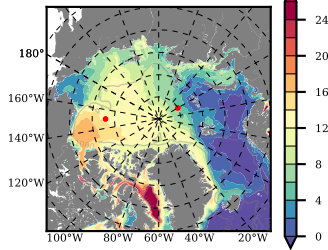

BVHGE25 mean FWC (m) over 1975

Mean FWC (m) from BG Obs Sys. (Proshutinsky et al. GRL2018) over year 2003-2017

Mean FWC (m) from Init State

BVHGE25 mean SSH anomaly

Mean DOT from Armitage et al. 2017 2003-2014