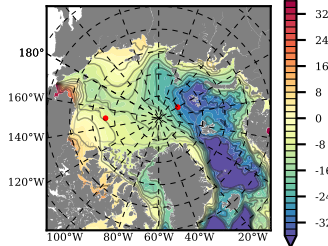

BVHGE25 mean FWC (m) over 1975

Mean FWC (m) from BG Obs Sys. (Proshutinsky et al. GRL2018) over year 2003-2017

Mean FWC (m) from Init State

BVHGE25 mean SSH anomaly

Mean DOT from Armitage et al. 2017 2003-2014