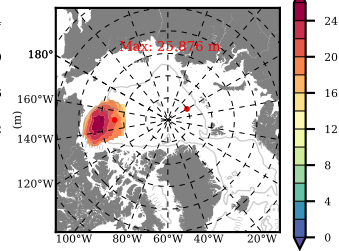

BVHGE25 mean FWC (m) over 1976

Mean FWC (m) from BG Obs Sys. (Proshutinsky et al. GRL2018) over year 2003-2017

Mean FWC (m) from Init State

BVHGE25 mean SSH anomaly

Mean DOT from Armitage et al. 2017 2003-2014