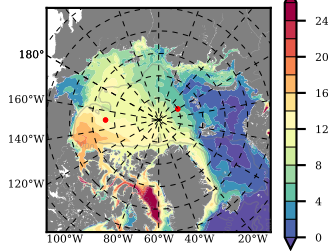

BVHGE25 mean FWC (m) over 1976

Mean FWC (m) from BG Obs Sys. (Proshutinsky et al. GRL2018) over year 2003-2017

Mean FWC (m) from Init State

BVHGE25 mean SSH anomaly

Mean DOT from Armitage et al. 2017 2003-2014