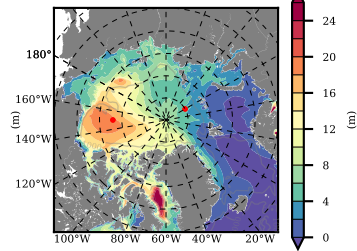

BVHGE25 mean FWC (m) over 1976

Mean FWC (m) from BG Obs Sys. (Proshutinsky et al. GRL2018) over year 2003-2017

Mean FWC (m) from Init State

BVHGE25 mean SSH anomaly

Mean DOT from Armitage et al. 2017 2003-2014