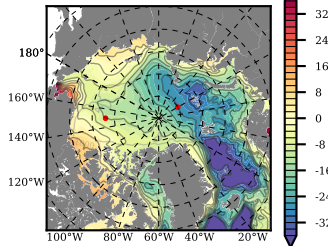

BVHGE25 mean FWC (m) over 1976

Mean FWC (m) from BG Obs Sys. (Proshutinsky et al. GRL2018) over year 2003-2017

Mean FWC (m) from Init State

BVHGE25 mean SSH anomaly

Mean DOT from Armitage et al. 2017 2003-2014