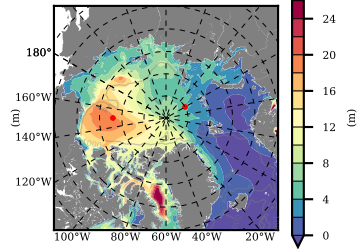

BVHGE25 mean FWC (m) over 1977

Mean FWC (m) from BG Obs Sys. (Proshutinsky et al. GRL2018) over year 2003-2017

Mean FWC (m) from Init State

BVHGE25 mean SSH anomaly

Mean DOT from Armitage et al. 2017 2003-2014