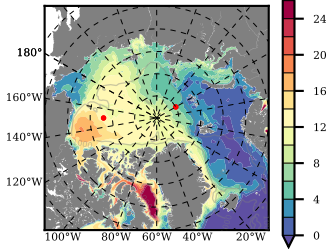

BVHGE25 mean FWC (m) over 1977

Mean FWC (m) from BG Obs Sys. (Proshutinsky et al. GRL2018) over year 2003-2017

Mean FWC (m) from Init State

BVHGE25 mean SSH anomaly

Mean DOT from Armitage et al. 2017 2003-2014