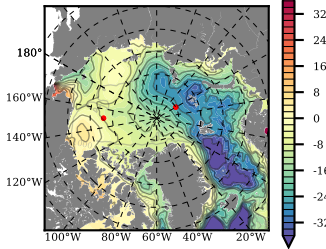

BVHGE25 mean FWC (m) over 1977

Mean FWC (m) from BG Obs Sys. (Proshutinsky et al. GRL2018) over year 2003-2017

Mean FWC (m) from Init State

BVHGE25 mean SSH anomaly

Mean DOT from Armitage et al. 2017 2003-2014