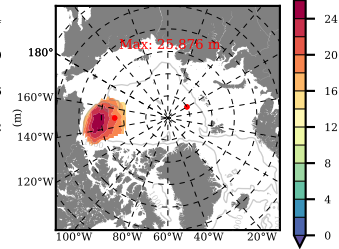

BVHGE25 mean FWC (m) over 1977

Mean FWC (m) from BG Obs Sys. (Proshutinsky et al. GRL2018) over year 2003-2017

Mean FWC (m) from Init State

BVHGE25 mean SSH anomaly

Mean DOT from Armitage et al. 2017 2003-2014