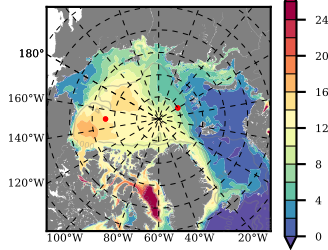

BVHGE25 mean FWC (m) over 1978

Mean FWC (m) from BG Obs Sys. (Proshutinsky et al. GRL2018) over year 2003-2017

Mean FWC (m) from Init State

BVHGE25 mean SSH anomaly

Mean DOT from Armitage et al. 2017 2003-2014