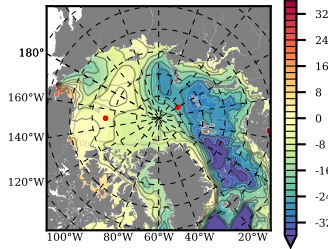

BVHGE25 mean FWC (m) over 1978

Mean FWC (m) from BG Obs Sys. (Proshutinsky et al. GRL2018) over year 2003-2017

Mean FWC (m) from Init State

BVHGE25 mean SSH anomaly

Mean DOT from Armitage et al. 2017 2003-2014