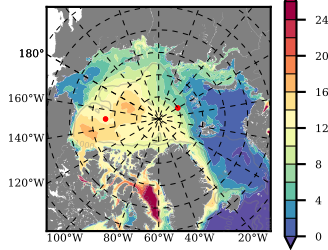

BVHGE25 mean FWC (m) over 1979

Mean FWC (m) from BG Obs Sys. (Proshutinsky et al. GRL2018) over year 2003-2017

Mean FWC (m) from Init State

BVHGE25 mean SSH anomaly

Mean DOT from Armitage et al. 2017 2003-2014