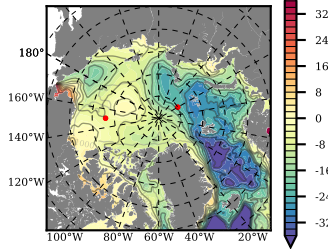

BVHGE25 mean FWC (m) over 1979

Mean FWC (m) from BG Obs Sys. (Proshutinsky et al. GRL2018) over year 2003-2017

Mean FWC (m) from Init State

BVHGE25 mean SSH anomaly

Mean DOT from Armitage et al. 2017 2003-2014