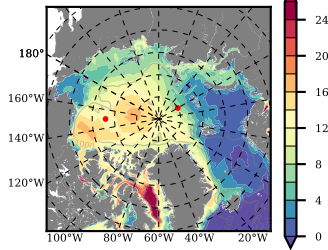

BVHGE25 mean FWC (m) over 1980

Mean FWC (m) from BG Obs Sys. (Proshutinsky et al. GRL2018) over year 2003-2017

Mean FWC (m) from Init State

BVHGE25 mean SSH anomaly

Mean DOT from Armitage et al. 2017 2003-2014