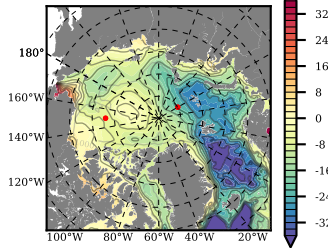

BVHGE25 mean FWC (m) over 1980

Mean FWC (m) from BG Obs Sys. (Proshutinsky et al. GRL2018) over year 2003-2017

Mean FWC (m) from Init State

BVHGE25 mean SSH anomaly

Mean DOT from Armitage et al. 2017 2003-2014