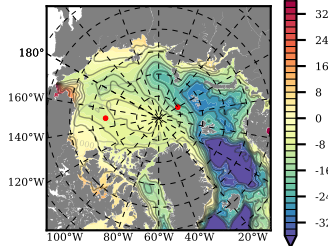

BVHGE25 mean FWC (m) over 1981

Mean FWC (m) from BG Obs Sys. (Proshutinsky et al. GRL2018) over year 2003-2017

Mean FWC (m) from Init State

BVHGE25 mean SSH anomaly

Mean DOT from Armitage et al. 2017 2003-2014