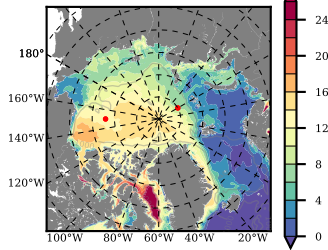

BVHGE25 mean FWC (m) over 1981

Mean FWC (m) from BG Obs Sys. (Proshutinsky et al. GRL2018) over year 2003-2017

Mean FWC (m) from Init State

BVHGE25 mean SSH anomaly

Mean DOT from Armitage et al. 2017 2003-2014