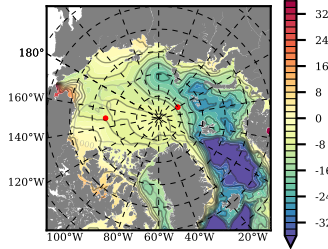

BVHGE25 mean FWC (m) over 1982

Mean FWC (m) from BG Obs Sys. (Proshutinsky et al. GRL2018) over year 2003-2017

Mean FWC (m) from Init State

BVHGE25 mean SSH anomaly

Mean DOT from Armitage et al. 2017 2003-2014