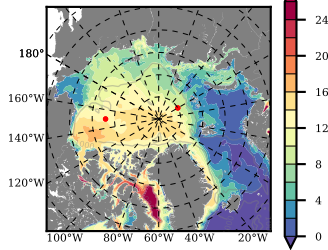

BVHGE25 mean FWC (m) over 1982

Mean FWC (m) from BG Obs Sys. (Proshutinsky et al. GRL2018) over year 2003-2017

Mean FWC (m) from Init State

BVHGE25 mean SSH anomaly

Mean DOT from Armitage et al. 2017 2003-2014