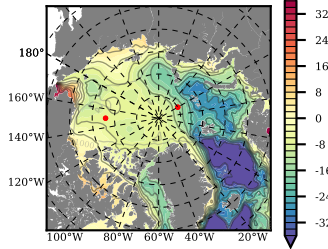

BVHGE25 mean FWC (m) over 1983

Mean FWC (m) from BG Obs Sys. (Proshutinsky et al. GRL2018) over year 2003-2017

Mean FWC (m) from Init State

BVHGE25 mean SSH anomaly

Mean DOT from Armitage et al. 2017 2003-2014