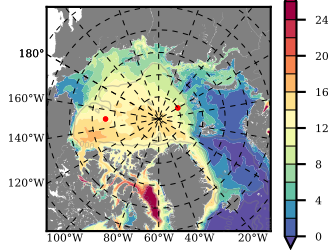

BVHGE25 mean FWC (m) over 1983

Mean FWC (m) from BG Obs Sys. (Proshutinsky et al. GRL2018) over year 2003-2017

Mean FWC (m) from Init State

BVHGE25 mean SSH anomaly

Mean DOT from Armitage et al. 2017 2003-2014