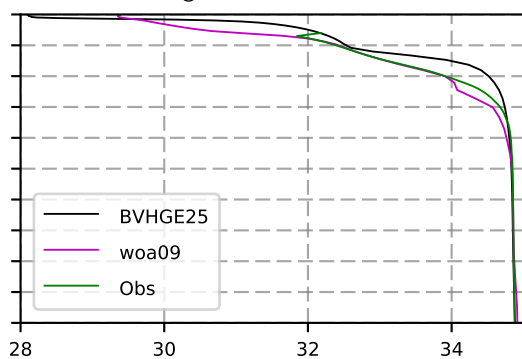

1975 mean temperature  
@ moor Arctic B box

1975 mean Salinity  
@ moor Arctic B box

@ moor EUR box

@ moor EUR box