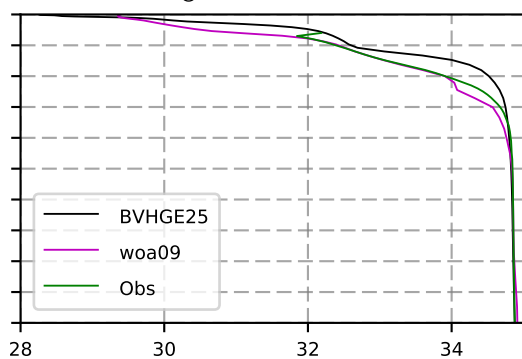

1977 mean temperature  
@ moor Arctic B box

1977 mean Salinity  
@ moor Arctic B box

@ moor EUR box

@ moor EUR box