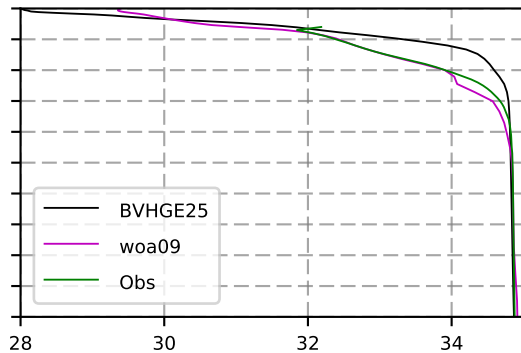

1982 mean temperature
@ moor Arctic B box

1982 mean Salinity
@ moor Arctic B box

@ moor EUR box

@ moor EUR box