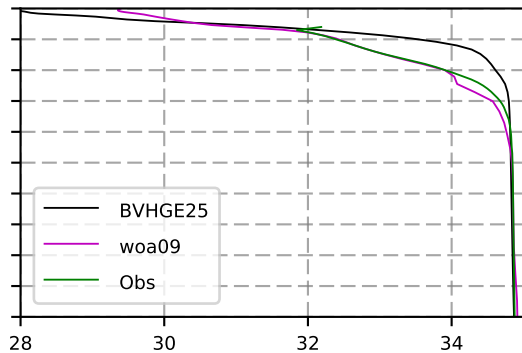

1983 mean temperature
@ moor Arctic B box

1983 mean Salinity
@ moor Arctic B box

@ moor EUR box

@ moor EUR box