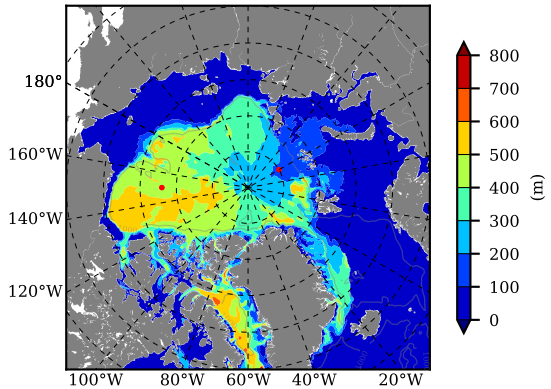

BCTTWINERA5 AW Max Temp over 1990

AW Max Temp from PHC 3.0

BCTTWINERA5 AW Max Temp depth

AW Max Temp depth from PHC 3.0