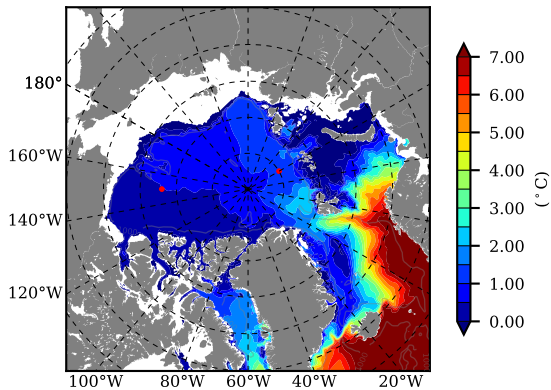

BCTTWINERA5 AW Max Temp over 1990

AW Max Temp from PHC 3.0

BCTTWINERA5 AW Max Temp depth

AW Max Temp depth from PHC 3.0