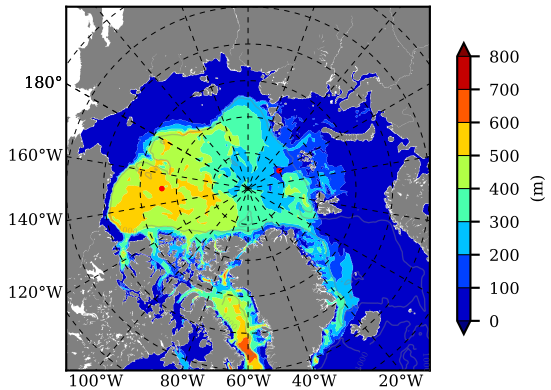

BCTTWINERA5 AW Max Temp over 1991

AW Max Temp from PHC 3.0

BCTTWINERA5 AW Max Temp depth

AW Max Temp depth from PHC 3.0