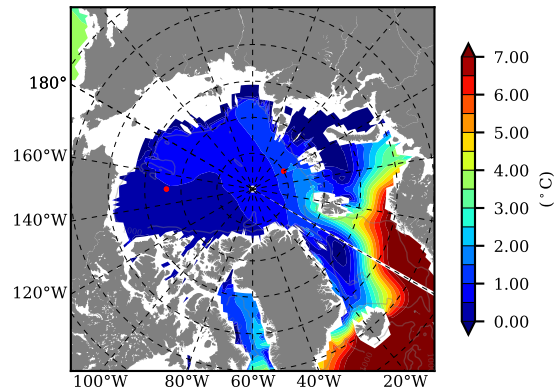

BCTTWINERA5 AW Max Temp over 1991

AW Max Temp from PHC 3.0

BCTTWINERA5 AW Max Temp depth

AW Max Temp depth from PHC 3.0