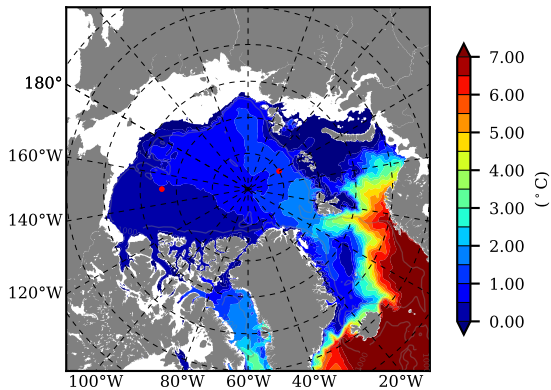

BCTTWINERA5 AW Max Temp over 1991

AW Max Temp from PHC 3.0

BCTTWINERA5 AW Max Temp depth

AW Max Temp depth from PHC 3.0