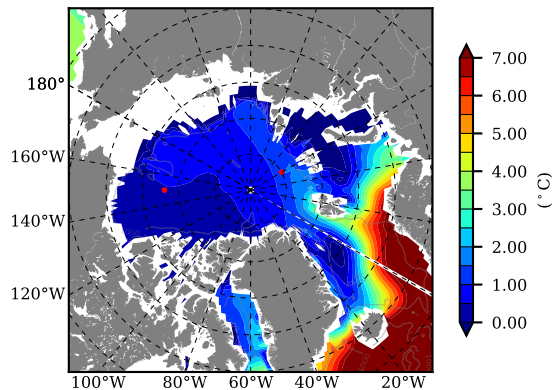

BCTTWINERA5 AW Max Temp over 1992

AW Max Temp from PHC 3.0

BCTTWINERA5 AW Max Temp depth

AW Max Temp depth from PHC 3.0