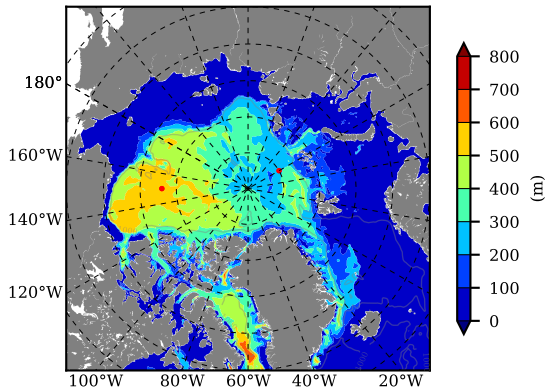

BCTTWINERA5 AW Max Temp over 1992

AW Max Temp from PHC 3.0

BCTTWINERA5 AW Max Temp depth

AW Max Temp depth from PHC 3.0