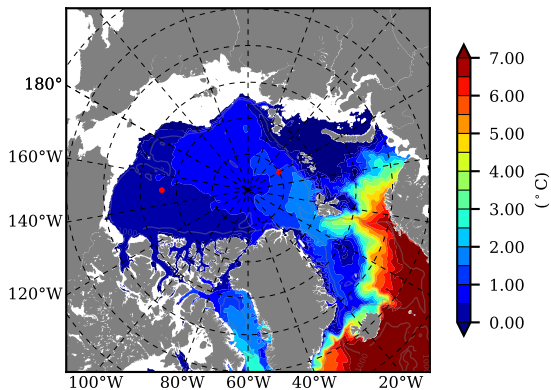

BCTTWINERA5 AW Max Temp over 1992

AW Max Temp from PHC 3.0

BCTTWINERA5 AW Max Temp depth

AW Max Temp depth from PHC 3.0