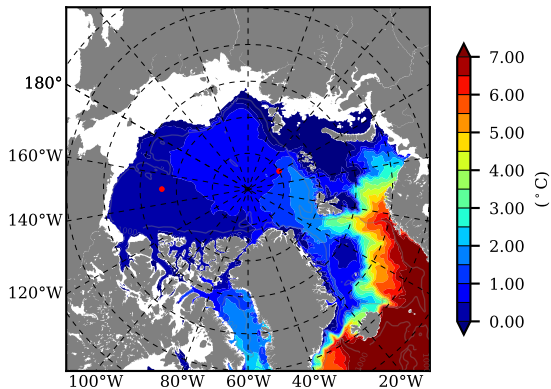

BCTTWINERA5 AW Max Temp over 1993

AW Max Temp from PHC 3.0

BCTTWINERA5 AW Max Temp depth

AW Max Temp depth from PHC 3.0