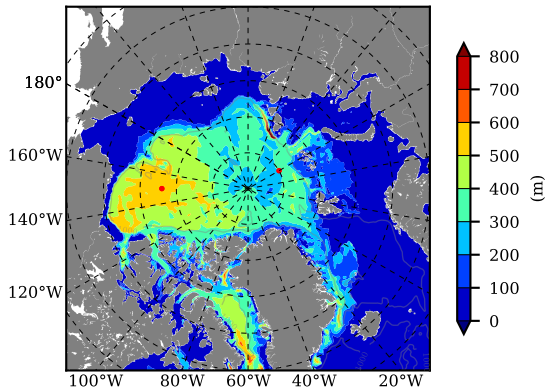

BCTTWINERA5 AW Max Temp over 1993

AW Max Temp from PHC 3.0

BCTTWINERA5 AW Max Temp depth

AW Max Temp depth from PHC 3.0