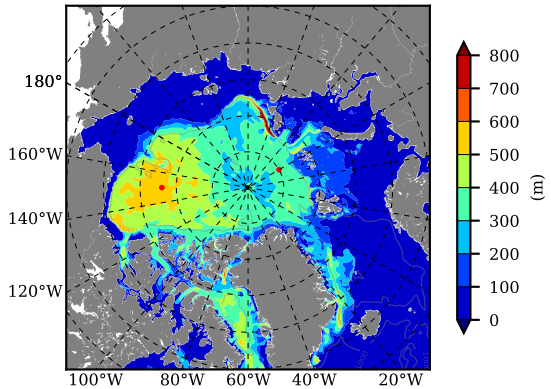

BCTTWINERA5 AW Max Temp over 1994

AW Max Temp from PHC 3.0

BCTTWINERA5 AW Max Temp depth

AW Max Temp depth from PHC 3.0