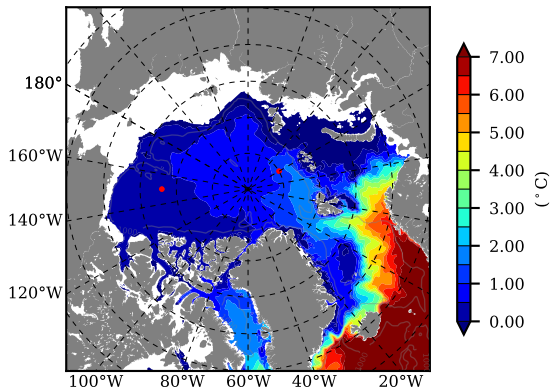

BCTTWINERA5 AW Max Temp over 1994

AW Max Temp from PHC 3.0

BCTTWINERA5 AW Max Temp depth

AW Max Temp depth from PHC 3.0