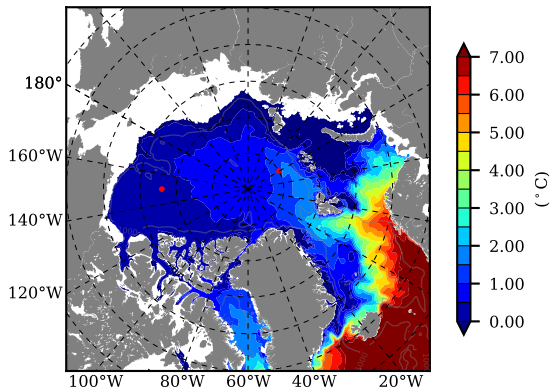

BCTTWINERA5 AW Max Temp over 1995

AW Max Temp from PHC 3.0

BCTTWINERA5 AW Max Temp depth

AW Max Temp depth from PHC 3.0