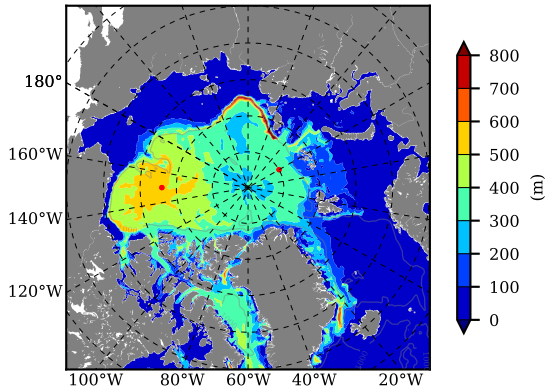

BCTTWINERA5 AW Max Temp over 1995

AW Max Temp from PHC 3.0

BCTTWINERA5 AW Max Temp depth

AW Max Temp depth from PHC 3.0