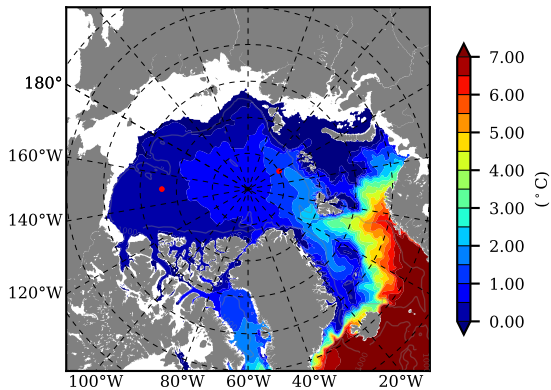

BCTTWINERA5 AW Max Temp over 1996

AW Max Temp from PHC 3.0

BCTTWINERA5 AW Max Temp depth

AW Max Temp depth from PHC 3.0