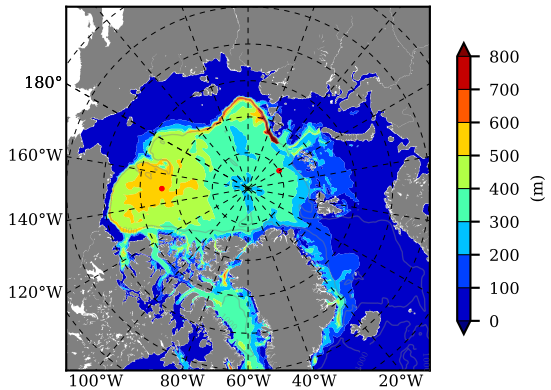

BCTTWINERA5 AW Max Temp over 1996

AW Max Temp from PHC 3.0

BCTTWINERA5 AW Max Temp depth

AW Max Temp depth from PHC 3.0