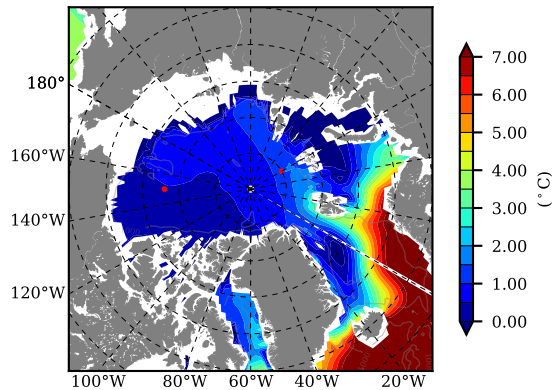

BCTTWINERA5 AW Max Temp over 1996

AW Max Temp from PHC 3.0

BCTTWINERA5 AW Max Temp depth

AW Max Temp depth from PHC 3.0