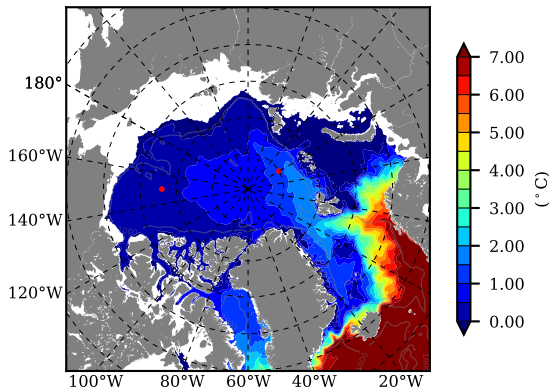

BCTTWINERA5 AW Max Temp over 1997

AW Max Temp from PHC 3.0

BCTTWINERA5 AW Max Temp depth

AW Max Temp depth from PHC 3.0