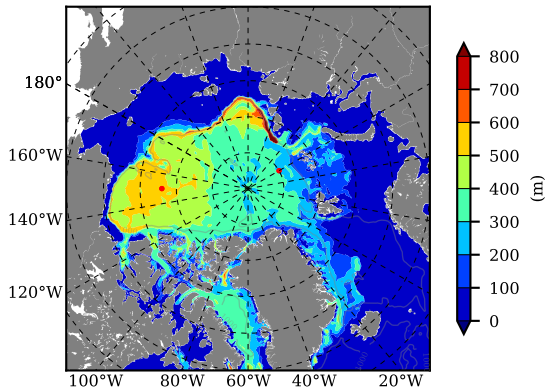

BCTTWINERA5 AW Max Temp over 1997

AW Max Temp from PHC 3.0

BCTTWINERA5 AW Max Temp depth

AW Max Temp depth from PHC 3.0