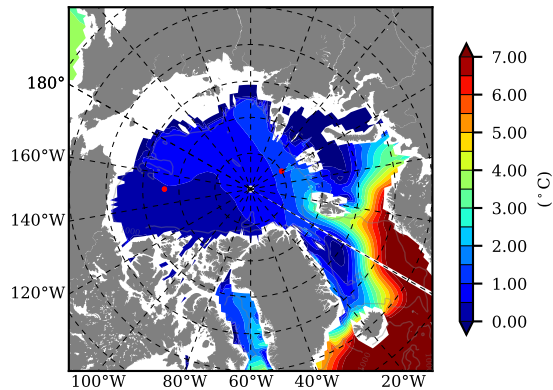

BCTTWINERA5 AW Max Temp over 1997

AW Max Temp from PHC 3.0

BCTTWINERA5 AW Max Temp depth

AW Max Temp depth from PHC 3.0