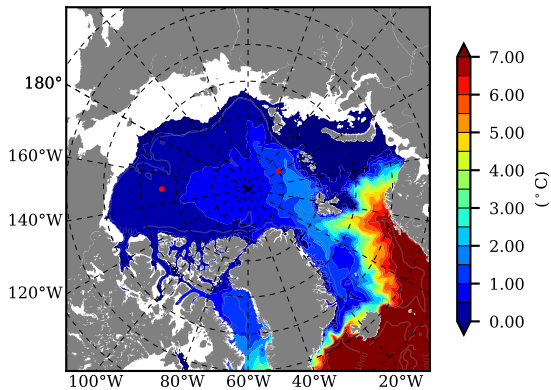

BCTTWINERA5 AW Max Temp over 1998

AW Max Temp from PHC 3.0

BCTTWINERA5 AW Max Temp depth

AW Max Temp depth from PHC 3.0