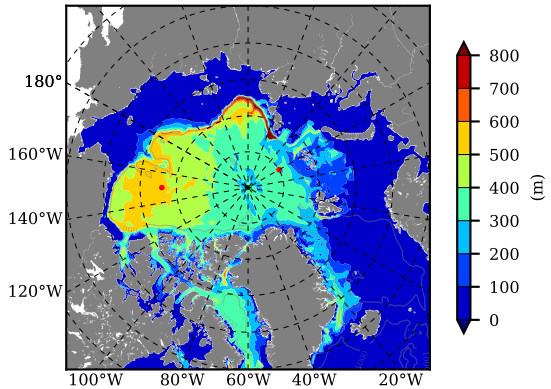

BCTTWINERA5 AW Max Temp over 1998

AW Max Temp from PHC 3.0

BCTTWINERA5 AW Max Temp depth

AW Max Temp depth from PHC 3.0