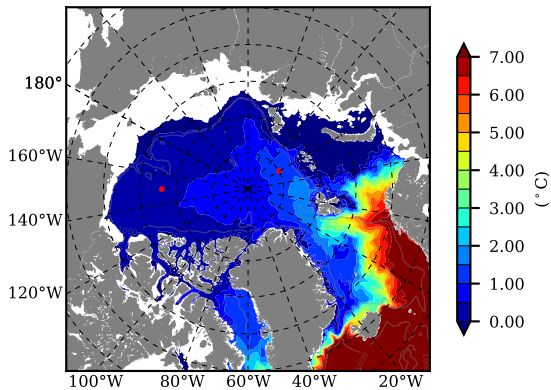

BCTTWINERA5 AW Max Temp over 1999

AW Max Temp from PHC 3.0

BCTTWINERA5 AW Max Temp depth

AW Max Temp depth from PHC 3.0