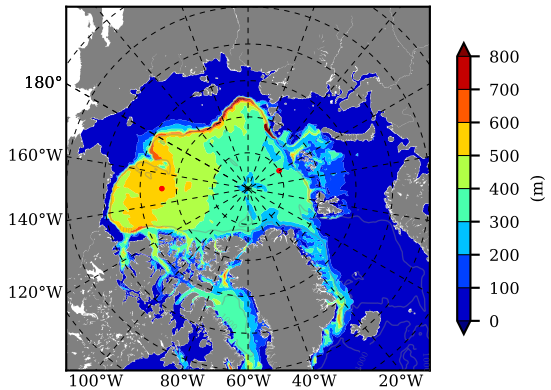

BCTTWINERA5 AW Max Temp over 1999

AW Max Temp from PHC 3.0

BCTTWINERA5 AW Max Temp depth

AW Max Temp depth from PHC 3.0