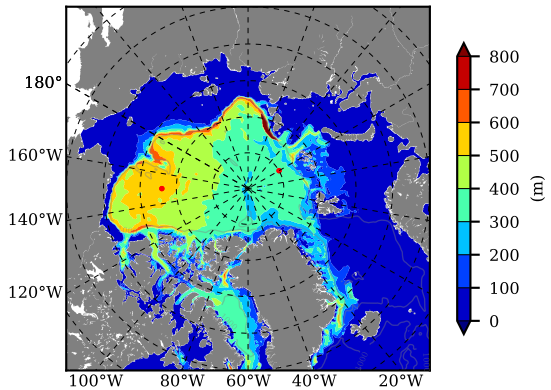

BCTTWINERA5 AW Max Temp over 2000

AW Max Temp from PHC 3.0

BCTTWINERA5 AW Max Temp depth

AW Max Temp depth from PHC 3.0