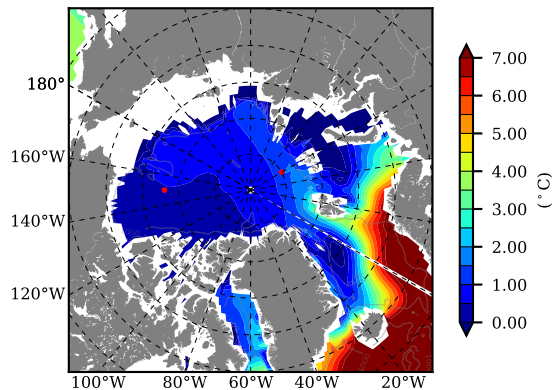

BCTTWINERA5 AW Max Temp over 2000

AW Max Temp from PHC 3.0

BCTTWINERA5 AW Max Temp depth

AW Max Temp depth from PHC 3.0