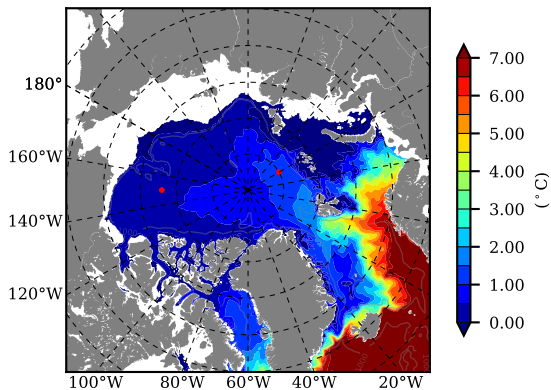

BCTTWINERA5 AW Max Temp over 2000

AW Max Temp from PHC 3.0

BCTTWINERA5 AW Max Temp depth

AW Max Temp depth from PHC 3.0