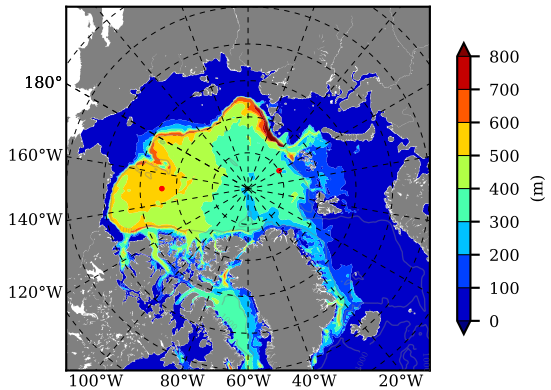

BCTTWINERA5 AW Max Temp over 2001

AW Max Temp from PHC 3.0

BCTTWINERA5 AW Max Temp depth

AW Max Temp depth from PHC 3.0