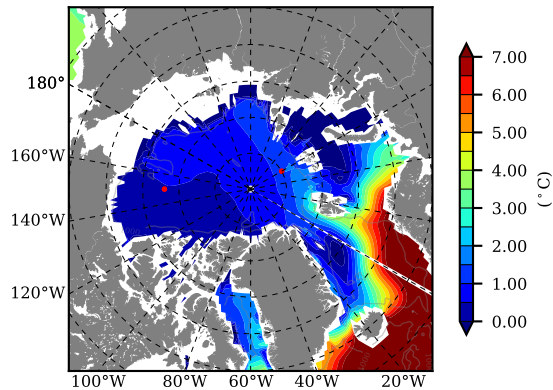

BCTTWINERA5 AW Max Temp over 2001

AW Max Temp from PHC 3.0

BCTTWINERA5 AW Max Temp depth

AW Max Temp depth from PHC 3.0