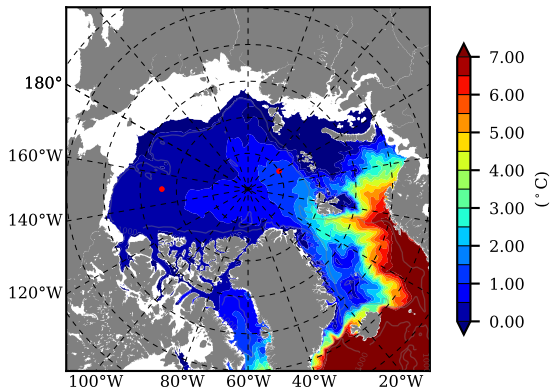

BCTTWINERA5 AW Max Temp over 2001

AW Max Temp from PHC 3.0

BCTTWINERA5 AW Max Temp depth

AW Max Temp depth from PHC 3.0