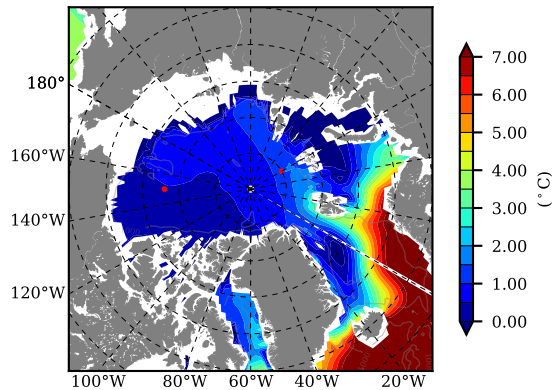

BCTTWINERA5 AW Max Temp over  
2002

AW Max Temp from  
PHC 3.0

BCTTWINERA5 AW Max Temp depth

AW Max Temp depth from  
PHC 3.0