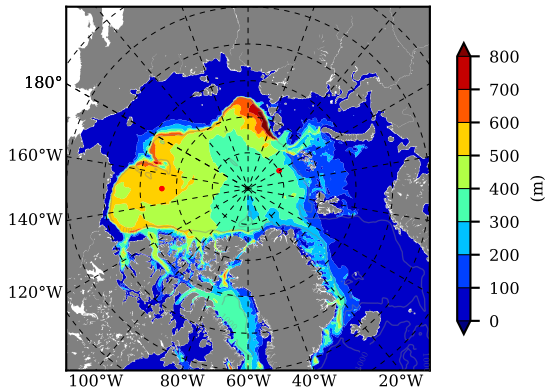

BCTTWINERA5 AW Max Temp over  
2002

AW Max Temp from  
PHC 3.0

BCTTWINERA5 AW Max Temp depth

AW Max Temp depth from  
PHC 3.0