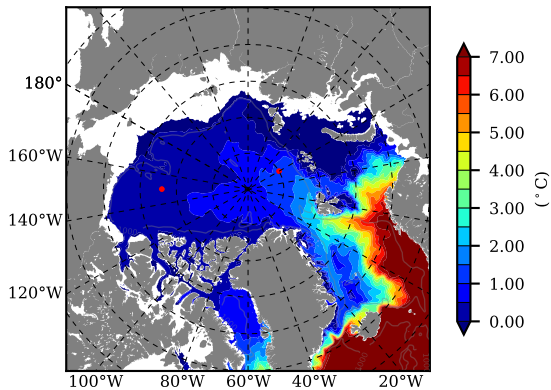

BCTTWINERA5 AW Max Temp over  
2002

AW Max Temp from  
PHC 3.0

BCTTWINERA5 AW Max Temp depth

AW Max Temp depth from  
PHC 3.0